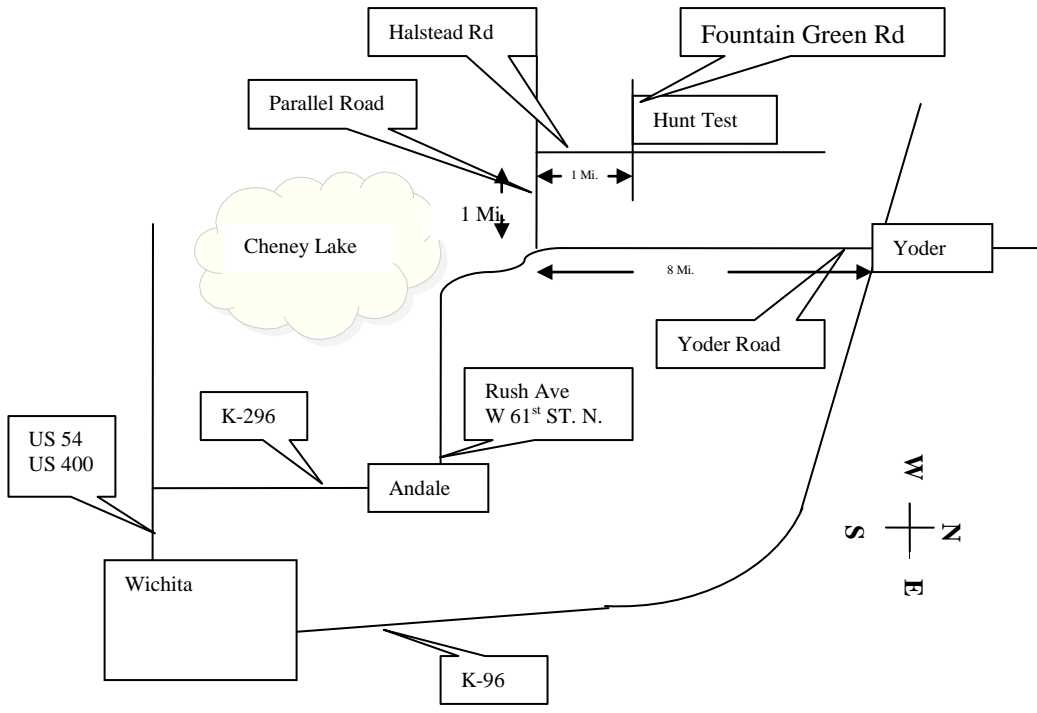

Directions to Hunt Test Site: From Wichita, KS take K 96 towards Hutchinson, KS to the Yoder exit. Turn Left on Yoder Rd. and go 8 miles South to Parallel Rd. West 1 mile to Halstead Rd. and north 1 mile. Turn Left at the corner of Fountain Green Rd and Halstead Rd. Camping permitted, no open fires allowed.

Note: Map is not to scale

Hunt Test Secretary
 2220 John Street
 Ponca City, OK 74601

Southern Kansas Brittany Club